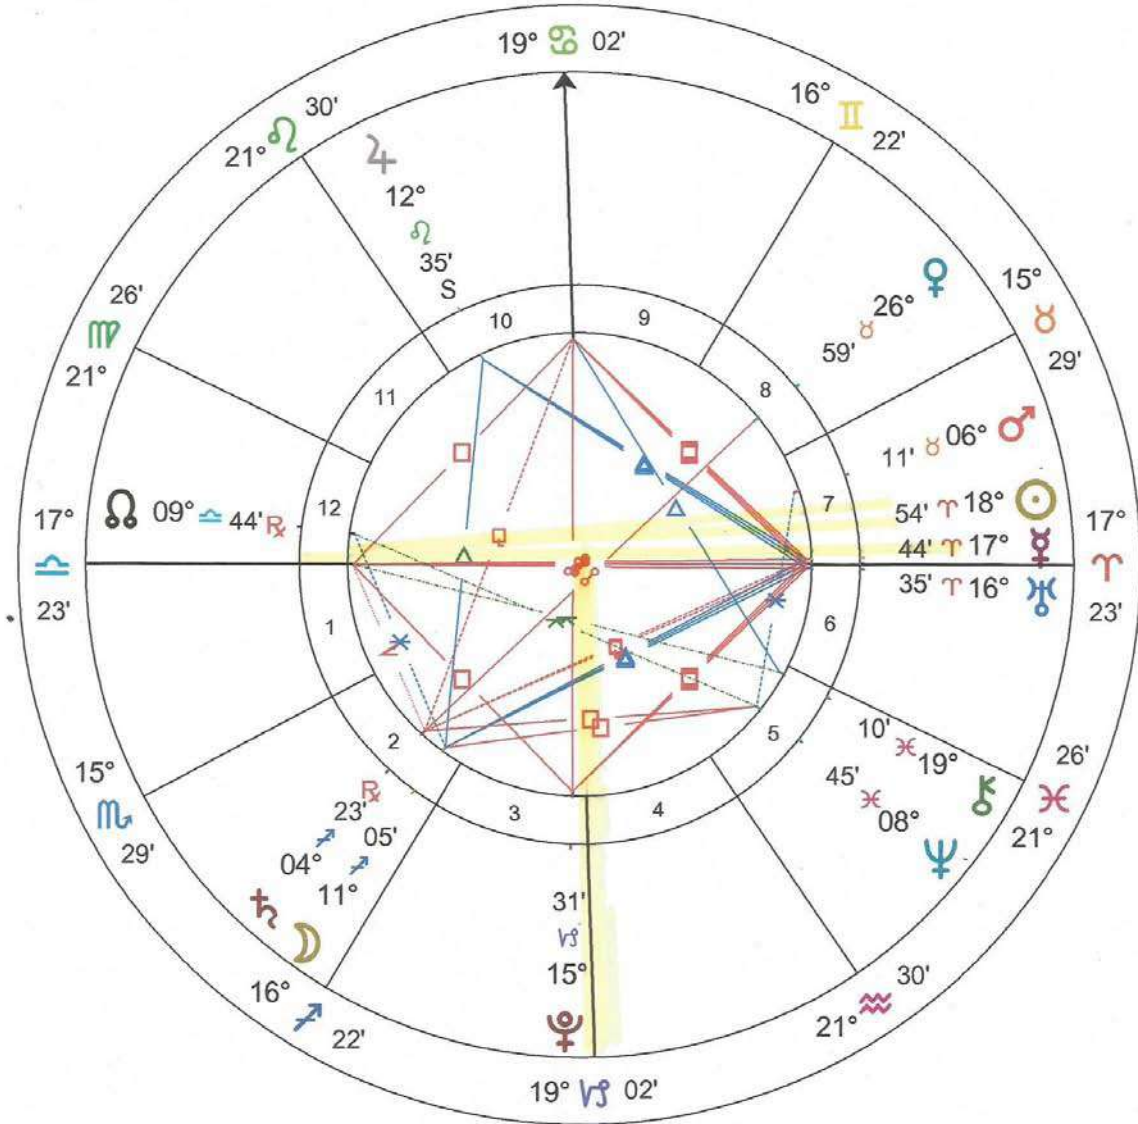

Lecture

Event Chart

Apr 8 2015, Wed

7:00 pm PDT +7:00

Palm Desert, Ca

33°N43'17" 116°W23'15"

Geocentric

Tropical

Placidus

Mean Node