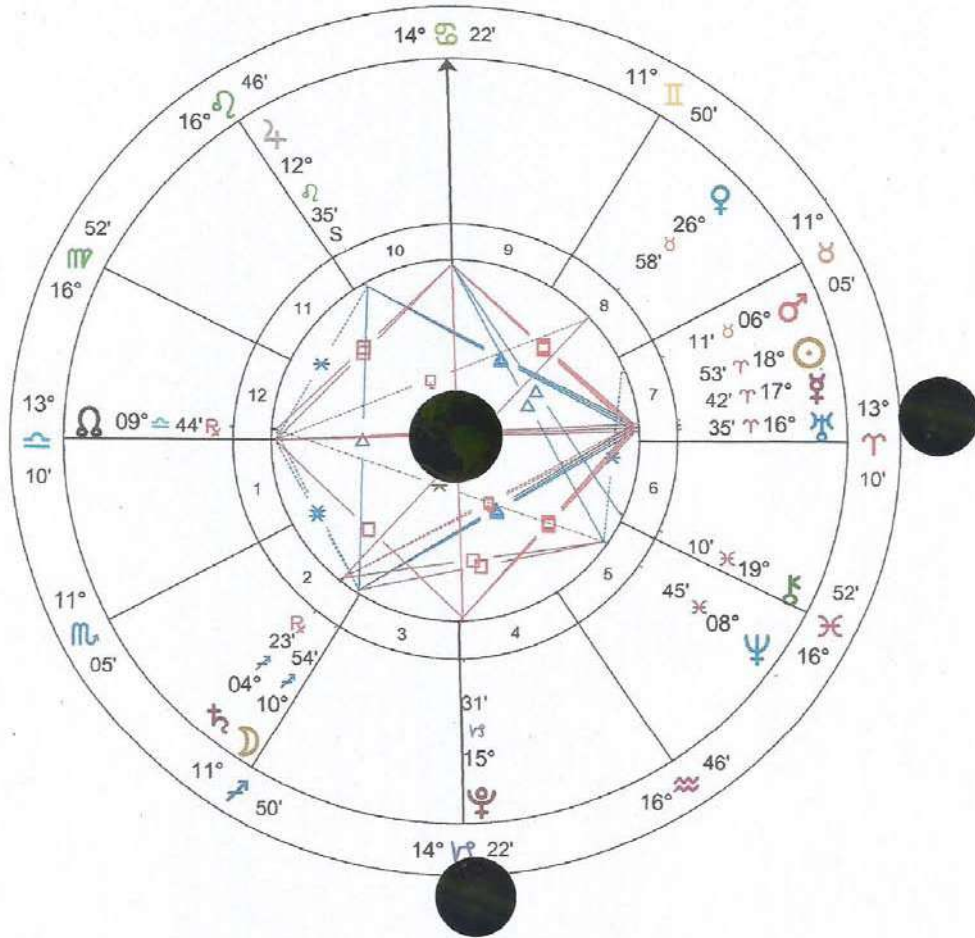

AQUARIUS RISING

With

SHERRYL NOVA

Astrologer

'PALM SPRINGS LIFE MAGAZINE'

A LOOK INTO THE FUTURE

Event Chart
 Apr 8 2015, Wed
 6:40 pm PDT +7:00
 Palm Desert, Ca
 33°N43'17" 116°W23'15"
 Geocentric
 Tropical
 Placidus
 Mean Node

ASTROLOGICAL AGES

Approximately 2000 Years

- Identified by the Image of the Concept of 'God' in the Predominant Culture
- Overlap During the Decades of Change
- Not a GENERATION but a CIVILIZATION Between the Lifetimes of Grandparent and Grandchild

AGE OF TAURUS

4000 B.C. to 2000 B.C.

- **EARTH Dominance - Material Growth**
- **God of Wealth - The Golden Calf**
- **'I HAVE'**
- **Element - Earth/Nature**

Scorpio Polarity: Death & Sexuality

AGE OF ARIES

2000 B.C. to 1 A.D.

- **MARS Dominance - Continual War**
- **Yahweh - The RAM God**
- **‘I AM THAT I AM’**
- **Element - Fire/Action**

Libra Polarity: Moses and The Law

AGE OF PISCES

1 A.D. to 1962

- **NEPTUNE Dominance - Christianity**
- **Jesus - The FISH**
- **'I BELIEVE'**
- **Element - Water/Emotion**